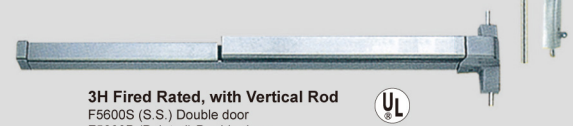

3H Fired Rated, with Vertical Rod
F5600S (S.S.) Double door
F5600P (Painted) Double door