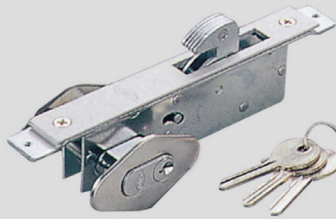

# Door and Window Locks & Hardware

AM-208S  
◆ B/S: 23mm

AM-208H  
◆ B/S: 23mm

AM-210S  
◆ B/S:  $\frac{31}{32}$ ",  $1\frac{1}{8}$ ",  $1\frac{1}{2}$ "

AM-210H  
◆ B/S:  $\frac{31}{32}$ ",  $1\frac{1}{8}$ ",  $1\frac{1}{2}$ "

AM-291WS  
(Slam Lock)  
◆ B/S: 16mm

AM-292WS  
(Slam Lock)  
◆ B/S: 19mm

AM-212S  
◆ B/S: 19mm

AM-212H  
◆ B/S: 19mm

AM-808  
◆ Brass Roller Latch

AM-123  
◆ 35mm

AM-123  
◆ 40mm

AM-128  
◆ Master Key  
Function