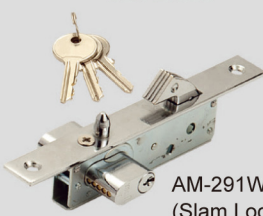

# Door and Window Locks & Hardware

AM-208S  
◆ B/S: 23mm

AM-208H  
◆ B/S: 23mm

AM-210S  
◆ B/S:  $\frac{31}{32}$ ",  $1\frac{1}{8}$ ",  $1\frac{1}{2}$ "

AM-210H  
◆ B/S:  $\frac{31}{32}$ ",  $1\frac{1}{8}$ ",  $1\frac{1}{2}$ "

AM-291WS  
(Slam Lock)  
◆ B/S: 16mm

AM-292WS  
(Slam Lock)  
◆ B/S: 19mm

AM-212S  
◆ B/S: 19mm

AM-212H  
◆ B/S: 19mm

AM-808  
◆ Brass Roller Latch

AM-123  
◆ 35mm

AM-123  
◆ 40mm

AM-128  
◆ Master Key  
Function