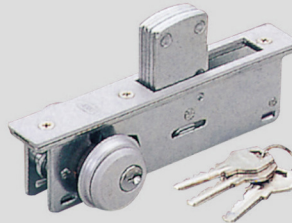

# Door and Window Locks & Hardware

AM-208S  
◆ B/S: 23mm

AM-208H  
◆ B/S: 23mm

AM-210S  
◆ B/S:  $\frac{31}{32}$ ",  $1\frac{1}{8}$ ",  $1\frac{1}{2}$ "

AM-210H  
◆ B/S:  $\frac{31}{32}$ ",  $1\frac{1}{8}$ ",  $1\frac{1}{2}$ "

AM-291WS  
(Slam Lock)  
◆ B/S: 16mm

AM-292WS  
(Slam Lock)  
◆ B/S: 19mm

AM-212S  
◆ B/S: 19mm

AM-212H  
◆ B/S: 19mm

AM-808  
◆ Brass Roller Latch

AM-123  
◆ 35mm

AM-123  
◆ 40mm

AM-128  
◆ Master Key  
Function