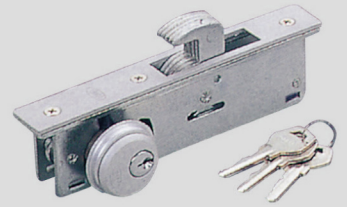

# Door and Window Locks & Hardware

AM-208S  
◆ B/S: 23mm

AM-208H  
◆ B/S: 23mm

AM-210S  
◆ B/S:  $\frac{31}{32}$ ",  $1\frac{1}{8}$ ",  $1\frac{1}{2}$ "

AM-210H  
◆ B/S:  $\frac{31}{32}$ ",  $1\frac{1}{8}$ ",  $1\frac{1}{2}$ "

AM-291WS  
(Slam Lock)  
◆ B/S: 16mm

AM-292WS  
(Slam Lock)  
◆ B/S: 19mm

AM-212S  
◆ B/S: 19mm

AM-212H  
◆ B/S: 19mm

AM-808  
◆ Brass Roller Latch

AM-123  
◆ 35mm

AM-123  
◆ 40mm

AM-128  
◆ Master Key  
Function