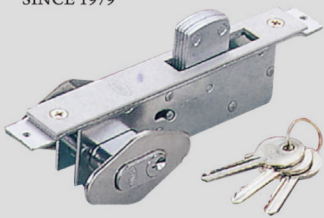

# Door and Window Locks & Hardware

AM-208S  
◆ B/S: 23mm

AM-208H  
◆ B/S: 23mm

AM-210S  
◆ B/S:  $\frac{31}{32}$ ",  $1\frac{1}{8}$ ",  $1\frac{1}{2}$ "

AM-210H  
◆ B/S:  $\frac{31}{32}$ ",  $1\frac{1}{8}$ ",  $1\frac{1}{2}$ "

AM-291WS  
(Slam Lock)  
◆ B/S: 16mm

AM-292WS  
(Slam Lock)  
◆ B/S: 19mm

AM-212S  
◆ B/S: 19mm

AM-212H  
◆ B/S: 19mm

AM-808  
◆ Brass Roller Latch

AM-123  
◆ 35mm

AM-123  
◆ 40mm

AM-128  
◆ Master Key  
Function