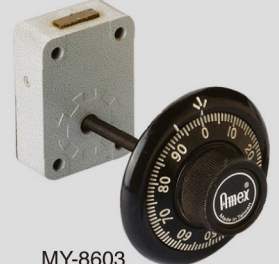

AM-291WS  
(Slam Lock)  
◆ B/S: 16mm

AM-292WS  
(Slam Lock)  
◆ B/S: 19mm

AM-212S  
◆ B/S: 19mm

AM-212H  
◆ B/S: 19mm

AM-808  
◆ Brass Roller Latch

AM-123  
◆ 35mm

AM-123  
◆ 40mm

AM-128  
◆ Master Key  
Function

AM-130  
◆ 40mm

AM-129

AM-601-1

AM-625

AM-215

AM-5000

AM-8616K

AM-8603C

MY-8603