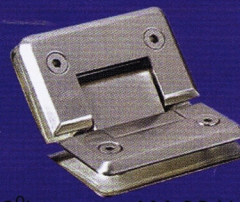

ACCESSORIES FOR TEMPERED GLASS

Amex Shower Hinges:

AM-307(90°)

AM-317(90°)

AM-325(90°)

AM-324(135°)

AM-314(180°)

Amex Patch Fittings:

AM-301

AM-302

AM-303

AM-304

AM-310

Amex Glass Clips:

AM-334

AM-330(90°)