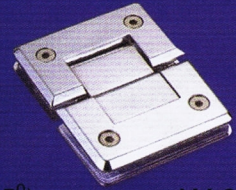

ACCESSORIES FOR TEMPERED GLASS

Amex Shower Hinges:

AM-307(90°)

AM-317(90°)

AM-325(90°)

AM-324(135°)

AM-314(180°)

Amex Patch Fittings:

AM-301

AM-302

AM-303

AM-304

AM-310

Amex Glass Clips:

AM-334

AM-330(90°)