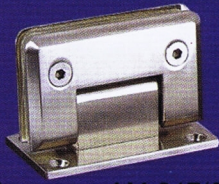

ACCESSORIES FOR TEMPERED GLASS

Amex Shower Hinges:

AM-307(90°)

AM-317(90°)

AM-325(90°)

AM-324(135°)

AM-314(180°)

Amex Patch Fittings: