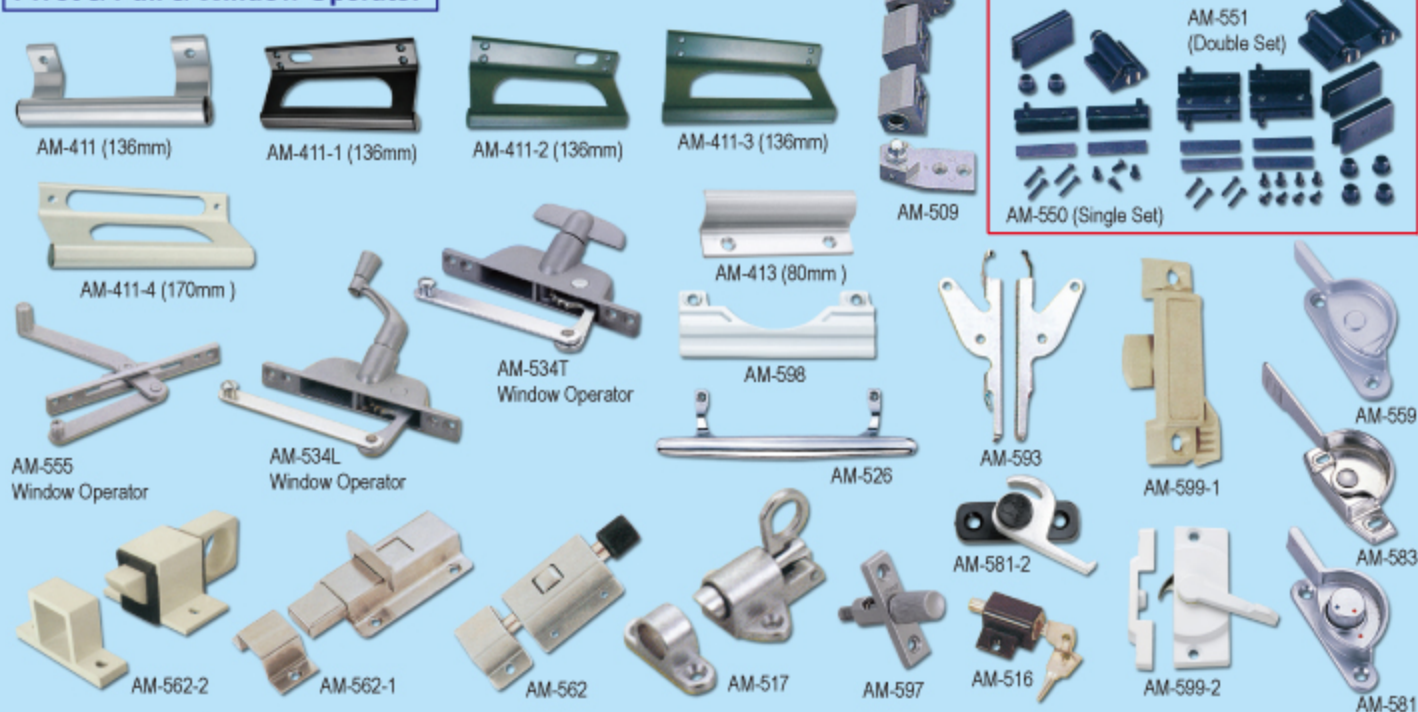

Roller

Pivot & Pull & Window Operator

Four-bar hinge