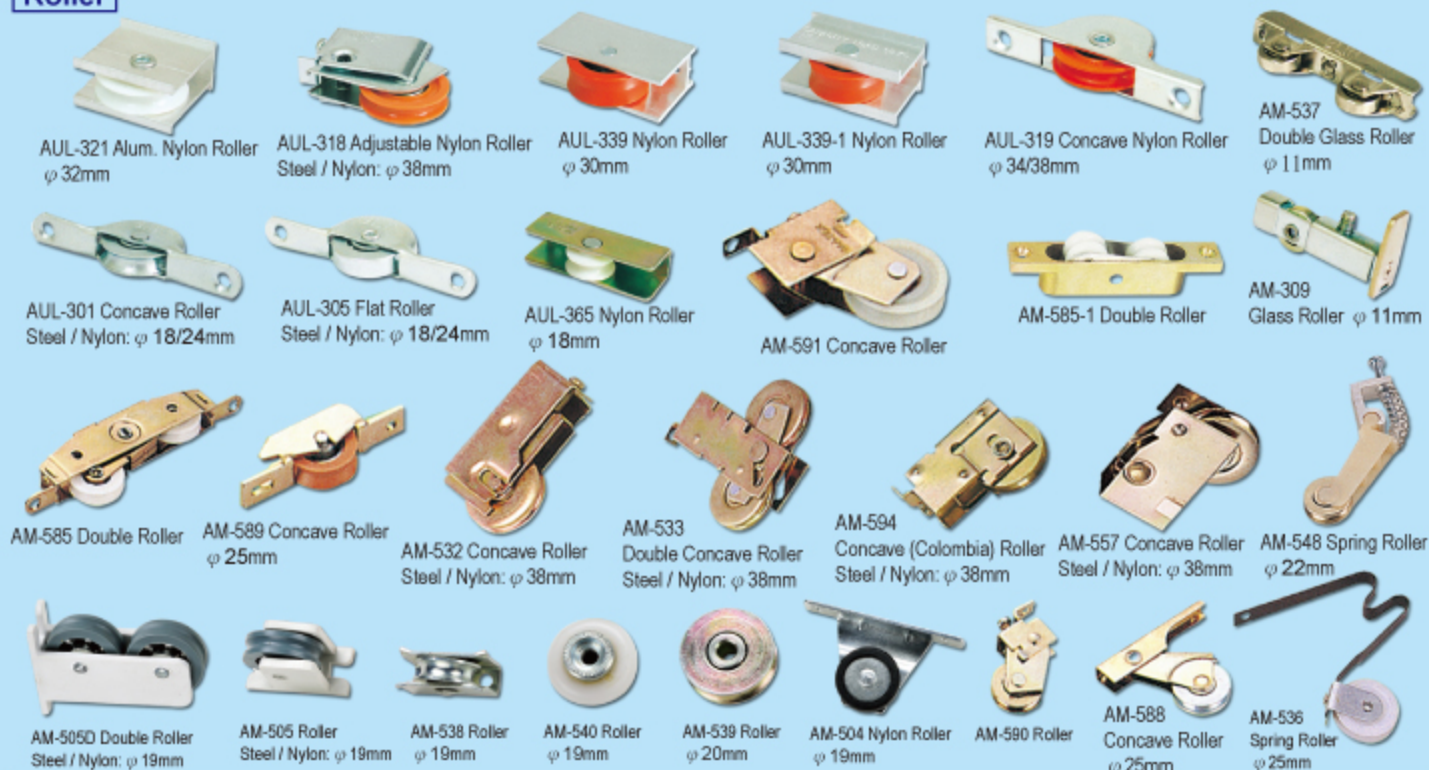

Roller

Pivot & Pull & Window Operator

Four-bar hinge