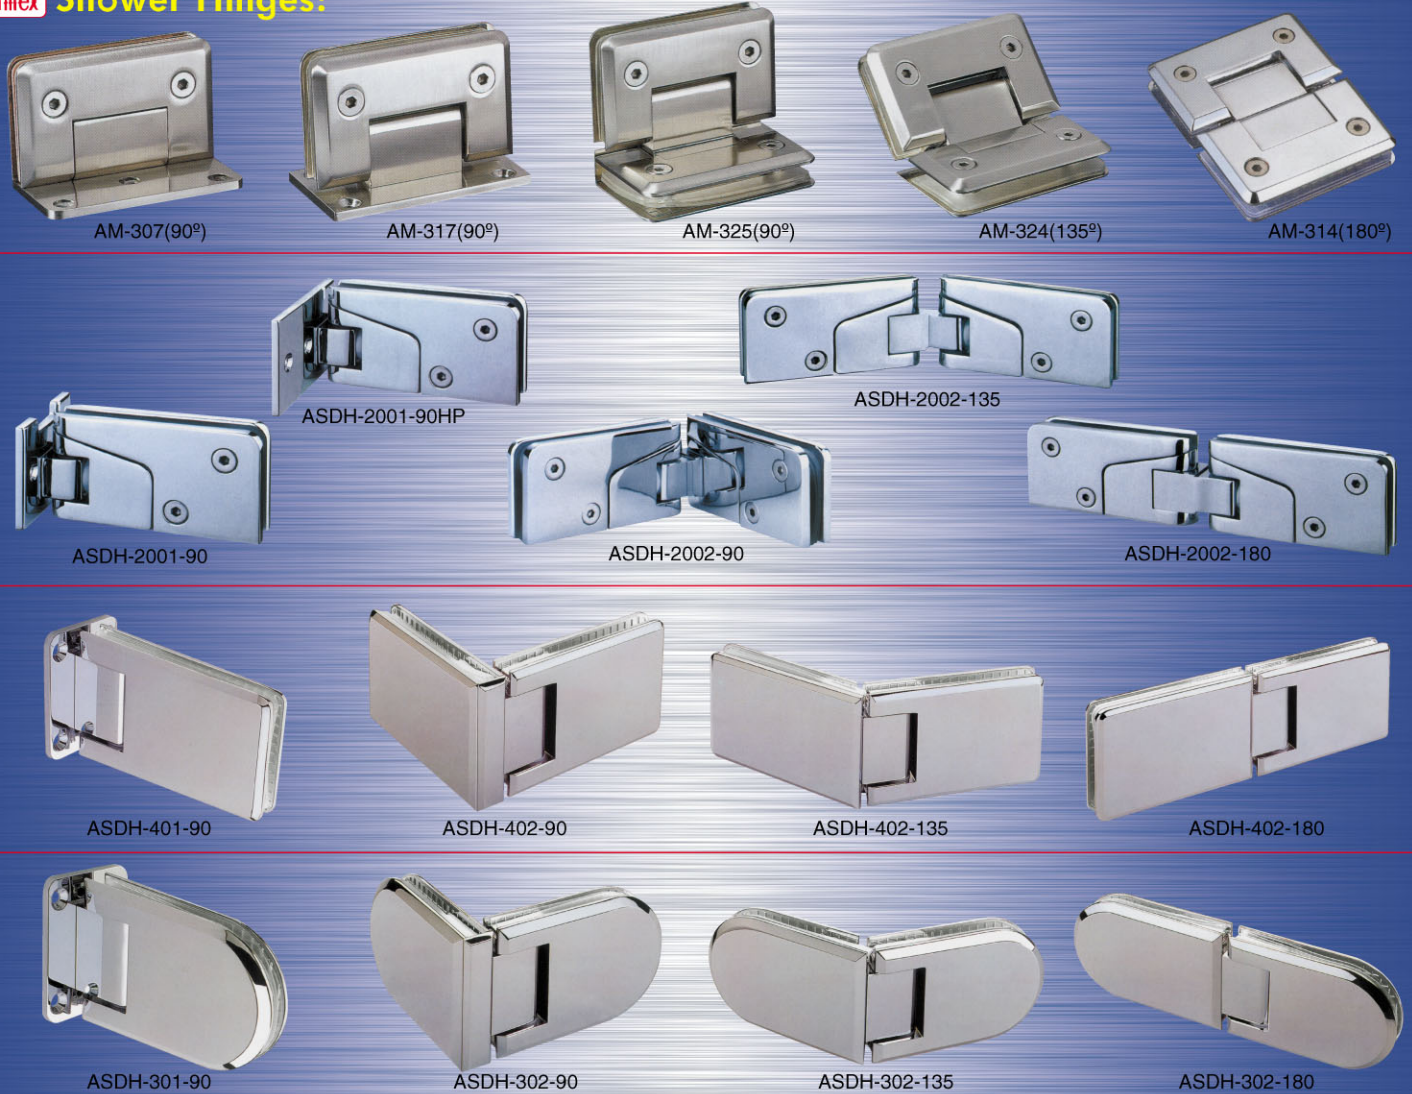

# ACCESSORIES FOR TEMPERED GLASS

## Amex® Patch Fittings:

## Amex® Shower Hinges: