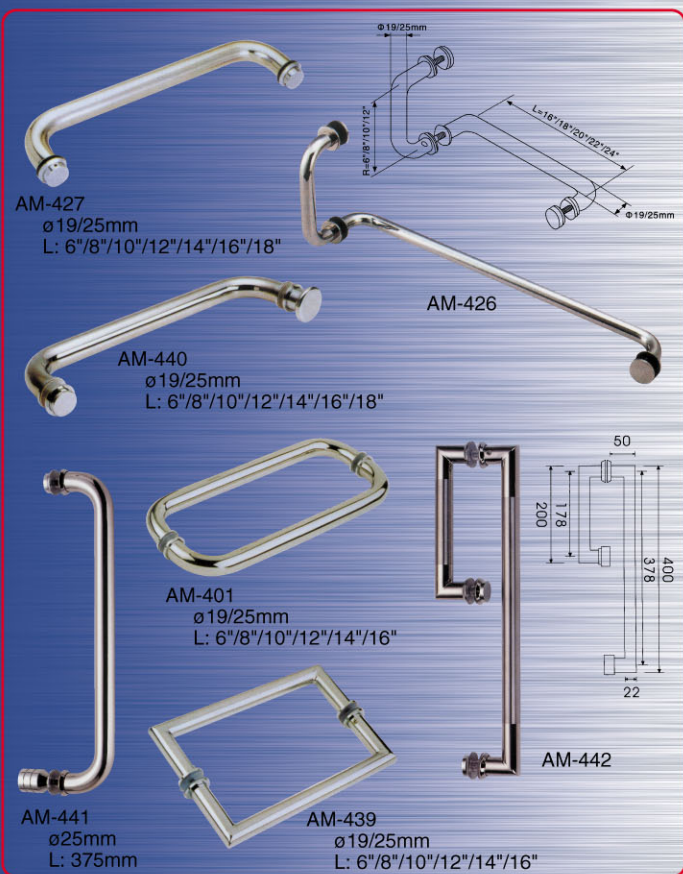

ACCESSORIES FOR TEMPERED GLASS

Amex® Glass Clips:

Amex® Shower Knobs:

Amex® Shower Handles:

Amex® Shower Trims: